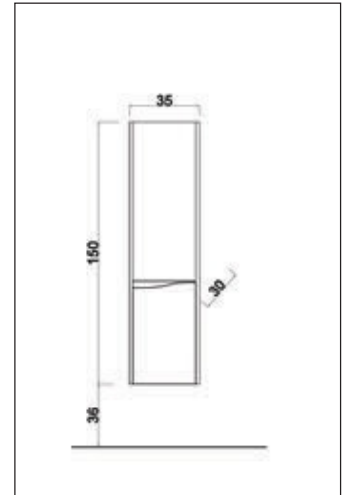

MDF-LAM SURFACE

SOFT-CLOSE DOOR

SOFT-CLOSE DRAWER

TECHNICAL DETAILS

65 CM SET

85 CM SET

100 CM SET

TALL CABINET