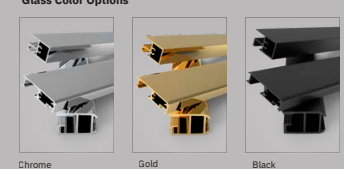

Glass Color Options