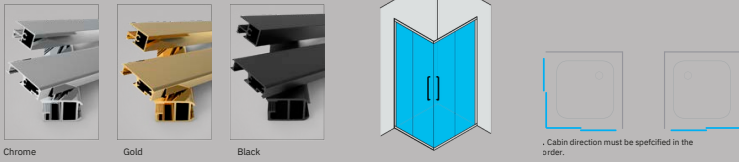

# ANTİK Series

- Easy Access
  - Sliding System
  - Extendibility
  - Practical System
  - anti-limescale treatment
  - Quick Door System
- H:200 cm and high
  - 8 mm
  - Shower Tray
  - H:200 cm and high
  - 8 mm
  - Bathtub

**Glass Color Options**

**Glass Color Options**

- Easy Access
  - Sliding System
  - Extendibility
  - Practical System
  - anti-limescale treatment
  - Quick Door System
- H:200 cm and high
  - 8 mm
  - Shower Tray
  - H:200 cm and high
  - 8 mm
  - Bathtub