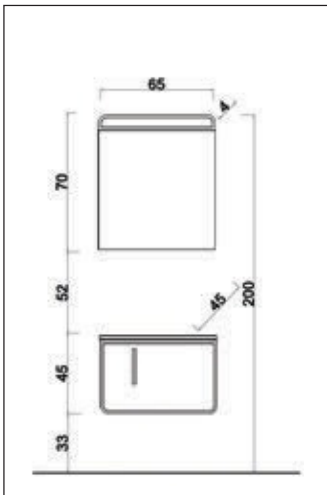

EVA<sup>bath</sup>

SAPPHIRE

MDF-LAM & DIGITAL PRINTING SURFACE

SOFT-CLOSE DOOR

SOFT-CLOSE DRAWER

TECHNICAL DETAILS

65 CM SET

85 CM SET