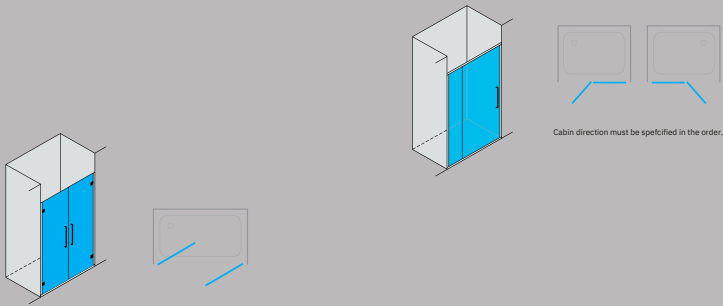

# SEA Series

ERİM

SOFT

CUNDA

- Easy Access
- Sliding System
- Extendibility
- Practical System
- anti-limescale treatment
- Quick Door System

- H:200 cm
- 6 mm 8 mm
- Shower Tray

Glass Color Options

Glass Color Options