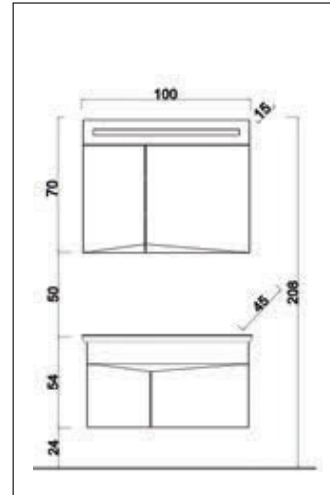

MIRA 80 CM WASHBASIN CABINET ICE WHITE

MDF-LAM SURFACE

SOFT-CLOSE DOOR

ILLUMINATED MIRROR CABINET

60 CM SET

80 CM SET

100 CM SET

TALL CABINET