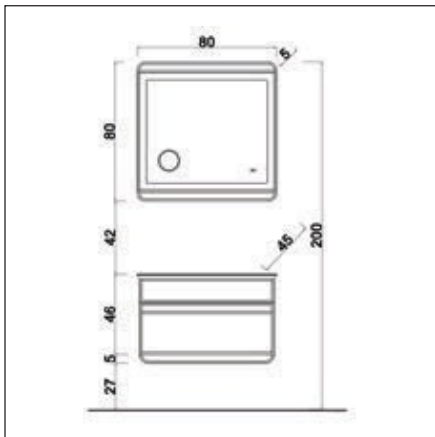

SIENA

MDF-LAM & LAKE YÜZEY

SOFT-CLOSE DRAWER

SOFT-CLOSE DOOR

MAGNIFYING MIRROR

ILLUMINATED MIRROR

ANTI-FOG MIRROR

SHELF CERAMIC WASHBASIN

80 CM SET