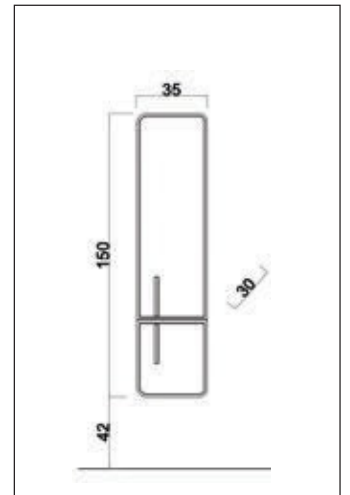

TALL CABINET