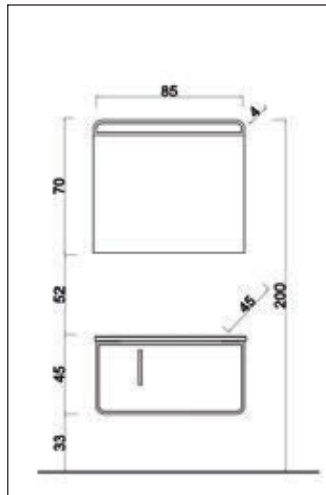

EVA<sup>bath</sup>

SAPPHIRE

MDF-LAM & DIGITAL PRINTING SURFACE

SOFT-CLOSE DOOR

SOFT-CLOSE DRAWER

TECHNICAL DETAILS

65 CM SET

85 CM SET