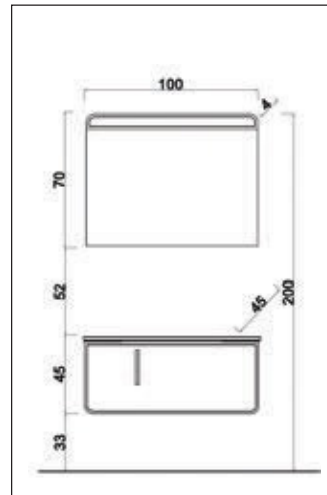

EVA^{bath}

SAPPHIRE

MDF-LAM & DIGITAL PRINTING SURFACE

SOFT-CLOSE DOOR

SOFT-CLOSE DRAWER

TECHNICAL DETAILS

100 CM SET