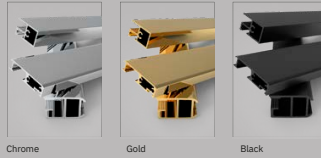

Glass Color Options

Chrome

Gold

Black