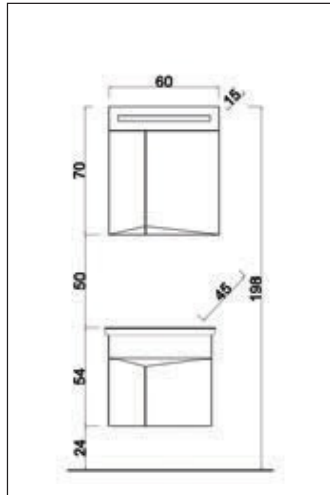

MIRA 80 CM WASHBASIN CABINET ICE WHITE

MDF-LAM SURFACE

SOFT-CLOSE DOOR

ILLUMINATED MIRROR CABINET

60 CM SET

80 CM SET

100 CM SET

TALL CABINET