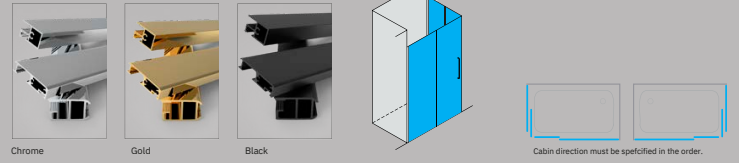

**Glass Color Options**

**Glass Color Options**

- Easy Access
  - Sliding System
  - Extendibility
  - Practical System
  - anti-limescale treatment
  - Quick Door System
- H:200 cm and high
  - 8 mm
  - Shower Tray
  - H:200 cm and high
  - 8 mm
  - Bathtub