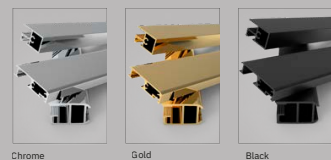

# SEA Series

ERİM

SOFT

CUNDA

- Easy Access
- Sliding System
- Extendibility
- Practical System
- anti-limescale treatment
- Quick Door System

- H:200 cm
- 6 mm 8 mm
- Shower Tray

Glass Color Options

Glass Color Options