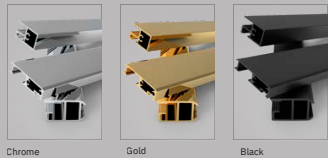

Glass Color Options