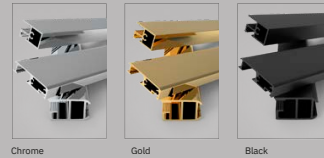

Glass Color Options