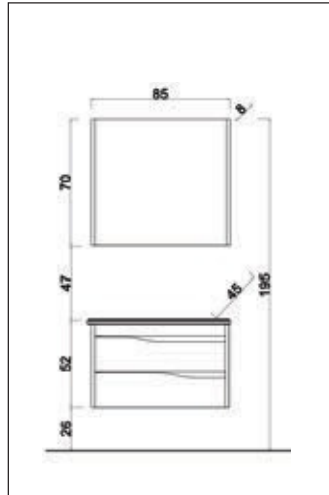

MDF-LAM SURFACE

SOFT-CLOSE DOOR

SOFT-CLOSE DRAWER

TECHNICAL DETAILS

65 CM SET

85 CM SET

100 CM SET

TALL CABINET