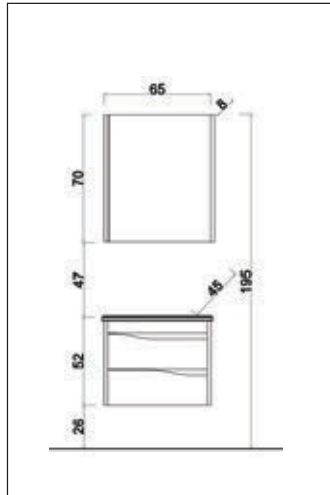

MDF-LAM SURFACE

SOFT-CLOSE DOOR

SOFT-CLOSE DRAWER

TECHNICAL DETAILS

65 CM SET

85 CM SET

100 CM SET

TALL CABINET