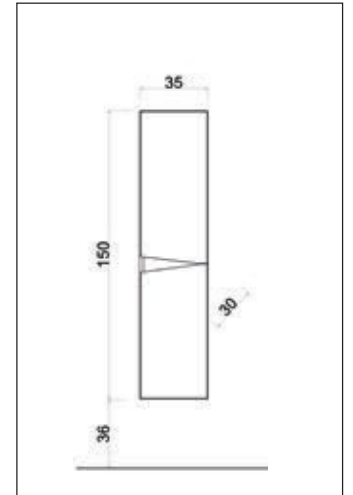

MIRA 80 CM WASHBASIN CABINET ICE WHITE

MDF-LAM SURFACE

SOFT-CLOSE DOOR

ILLUMINATED MIRROR CABINET

60 CM SET

80 CM SET

100 CM SET

TALL CABINET