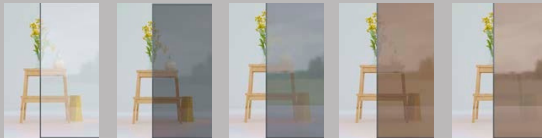

Glass Color Options

Transparent

Smoked

Smoked Reflective

Bronze

Bronze Reflective