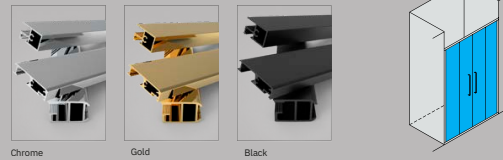

Glass Color Options