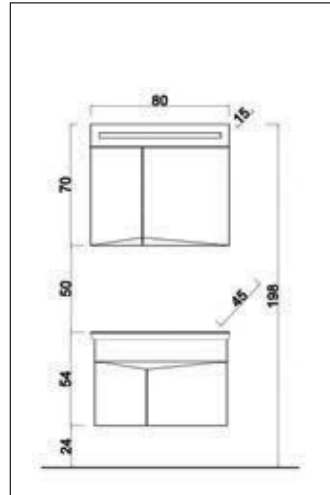

MIRA 80 CM WASHBASIN CABINET ICE WHITE

MDF-LAM SURFACE

SOFT-CLOSE DOOR

ILLUMINATED MIRROR CABINET

60 CM SET

80 CM SET

100 CM SET

TALL CABINET