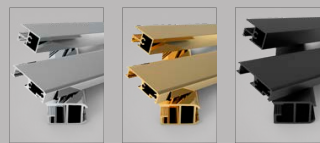

Glass Color Options

Chrome   Gold   Black