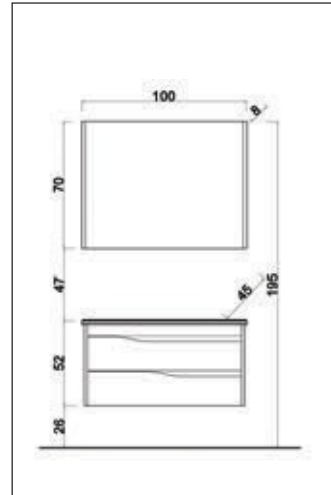

MDF-LAM SURFACE

SOFT-CLOSE DOOR

SOFT-CLOSE DRAWER

TECHNICAL DETAILS

65 CM SET

85 CM SET

100 CM SET

TALL CABINET