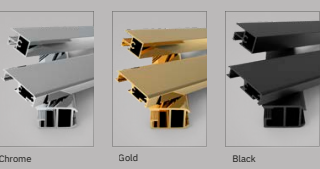

Glass Color Options