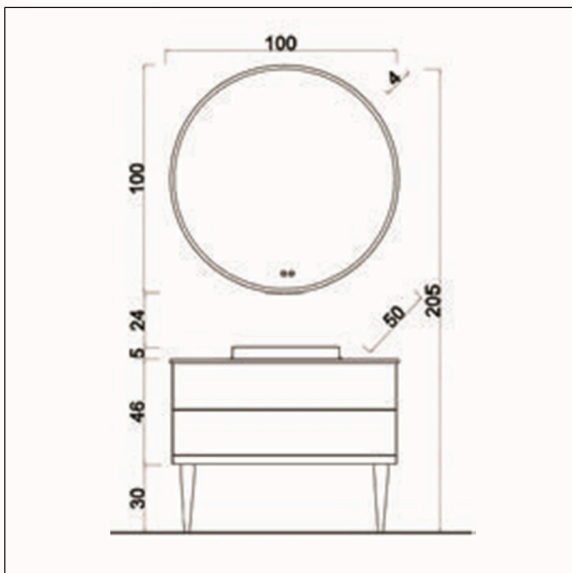

SEMI-RECESSED ACRYLIC WASHBASIN

TECHNICAL DETAILS

100 CM SET

TALL CABINET

COLOR OPTIONS

Beige & Btter

EUROPA

MODULES