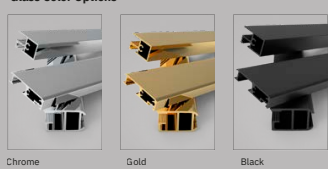

Glass Color Options