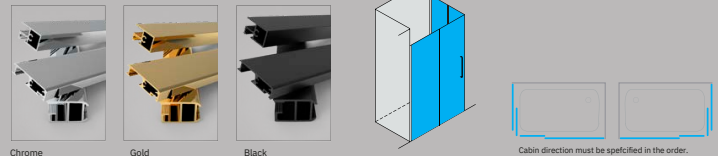

**Glass Color Options**

**Glass Color Options**

- Easy Access
  - Sliding System
  - Extendibility
  - Practical System
  - anti-limescale treatment
  - Quick Door System
- H:200 cm and high
  - 8 mm
  - Shower Tray
  - H:200 cm and high
  - 8 mm
  - Bathtub