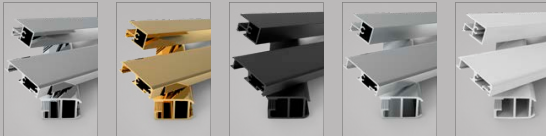

Cam Renk Seçenekleri / Glass Color Options

Krom
Chrome
Altın
Gold
Siyah
Black
İnoks
Inox
Beyaz
White