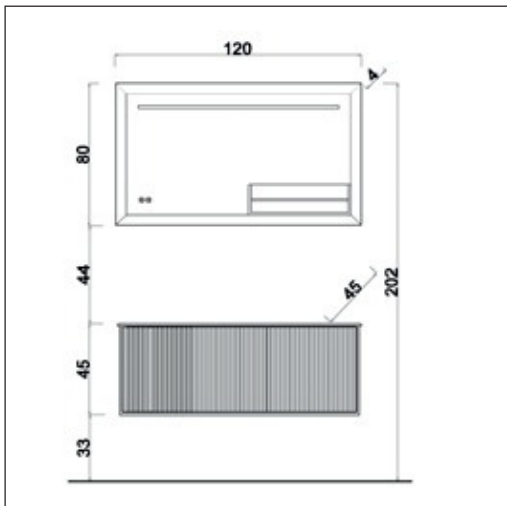

SEMI-RECESSED WASHBASIN WITH COUNTER-MATTE WHITE

LACQUERED SURFACE

SOFT-CLOSE DRAWER

SOFT-CLOSE DOOR

ILLUMINATED MIRROR

ANTI-FOG MIRROR

ETAJERLİ AKRİLİK LAVABO

120 CM SET