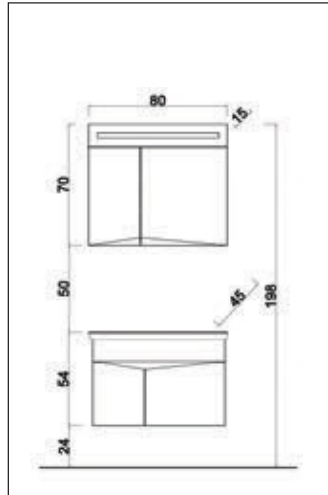

MIRA 80 CM WASHBASIN CABINET ONYX GREY

BD1PR080CC0200

MIRA 80 CM WASHBASIN CABINET ICE WHITE

MDF-LAM SURFACE

SOFT-CLOSE DOOR

ILLUMINATED MIRROR CABINET

60 CM SET

80 CM SET