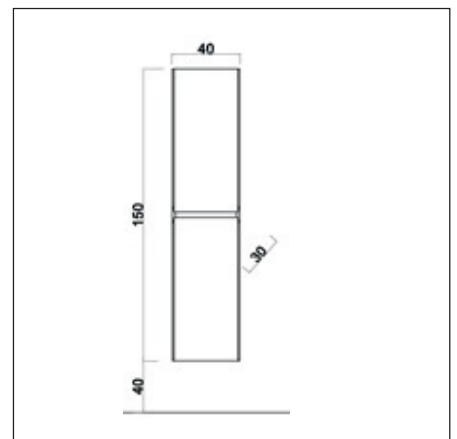

ILLUMINATED MIRROR

ANTI-FOG MIRROR

BLUETOOTH SOUND SYSTEM

80 CM SET

100 CM SET

TALL CABINET

TECHNICAL DETAILS

COLOR OPTIONS