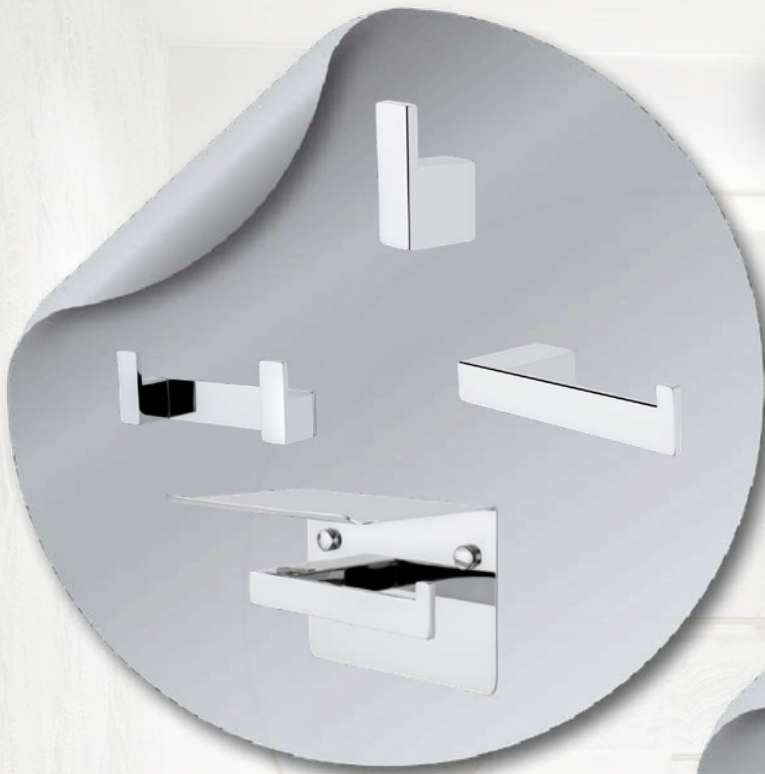

DD 24

ACCESSORIES

MAKEUP MIRROR

ELEGANT
COMBINATION

ELEGANCE

VEGA

FOCUS

FIESTA