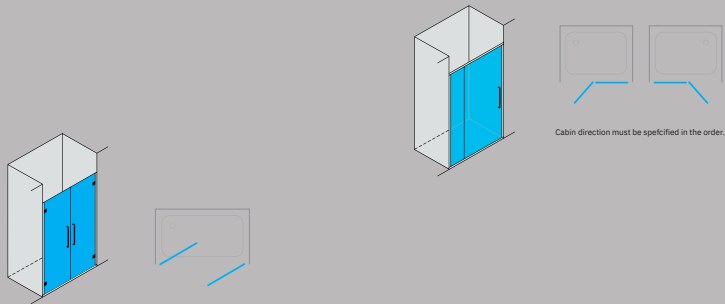

SEA Series

- Easy Access
- Sliding System
- Extendibility
- Practical System
- anti-limescale treatment
- Quick Door System

- H:200 cm
- 6 mm 8 mm
- Shower Tray

Glass Color Options

Glass Color Options