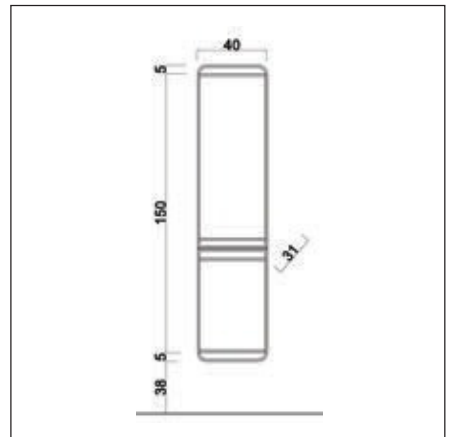

TALL CABINET