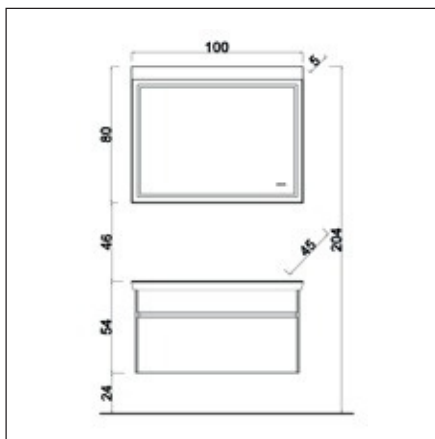

ILLUMINATED MIRROR

ANTI-FOG MIRROR

BLUETOOTH SOUND SYSTEM

80 CM SET

100 CM SET

TALL CABINET

TECHNICAL DETAILS

COLOR OPTIONS