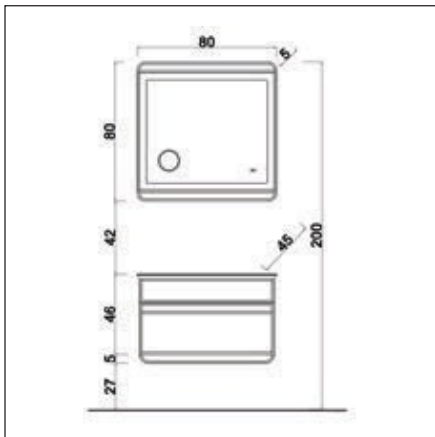

SOFT-CLOSE DRAWER

SOFT-CLOSE DOOR

MAGNIFYING MIRROR

ILLUMINATED MIRROR

ANTI-FOG MIRROR

SHELF CERAMIC WASHBASIN

80 CM SET

100 CM SET