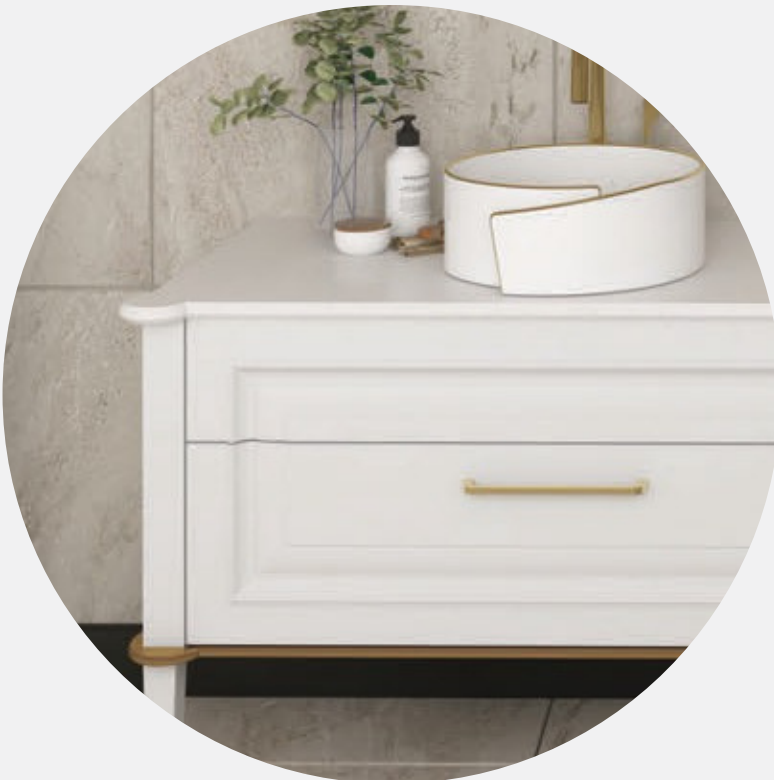

BA1SI080CL0100

ROMA 80 CM ILLUMINATED MIRROR PURE WHITE

BB3SI040RL0100

ROMA 40 CM MIDI TALL CABINET PURE WHITE

WASHBASIN OPTIONS

LV0006

37 CM BOWL WASHBASIN - GLOSSY WHITE & GOLD