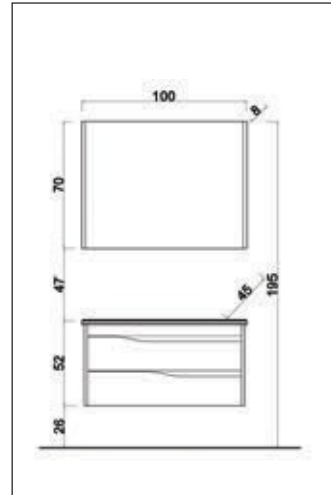

SOFT-CLOSE DRAWER

TECHNICAL DETAILS

65 CM SET

85 CM SET

100 CM SET

TALL CABINET

EVA^{bath}

SAPPHIRE

MDF-LAM & DIGITAL PRINTING SURFACE

SOFT-CLOSE DOOR

SOFT-CLOSE DRAWER

TECHNICAL DETAILS

65 CM SET

85 CM SET

100 CM SET

TALL CABINET