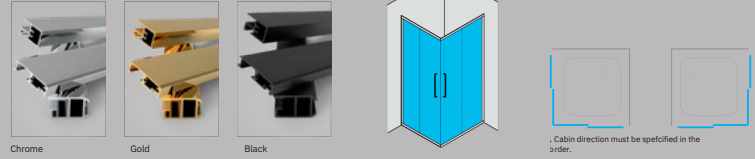

Glass Color Options

Glass Color Options

Easy Access
 Sliding System
 Extendibility
 Practical System
 anti-limescale treatment
 Quick Door System

H:200 cm and high
 8 mm
 Shower Tray
 H:200 cm and high
 8 mm
 Bathtub

Glass Color Options

Glass Color Options

ANTİK Series

- Easy Access
 - Sliding System
 - Extendibility
 - Practical System
 - anti-limescale treatment
 - Quick Door System
- H:200 cm and high
 - 8 mm
 - Shower Tray
 - H:200 cm and high
 - 8 mm
 - Bathtub

Glass Color Options

Glass Color Options

- Easy Access
 - Sliding System
 - Extendibility
 - Practical System
 - anti-limescale treatment
 - Quick Door System
- H:200 cm and high
 - 8 mm
 - Shower Tray
 - H:200 cm and high
 - 8 mm
 - Bathtub