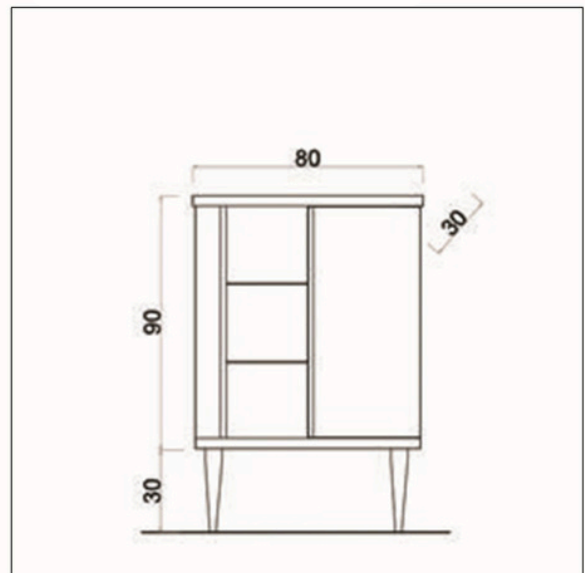

SEMI-RECESSED ACRYLIC WASHBASIN

TECHNICAL DETAILS

100 CM SET

TALL CABINET

COLOR OPTIONS

Beige & Btter

EUROPA

MODULES