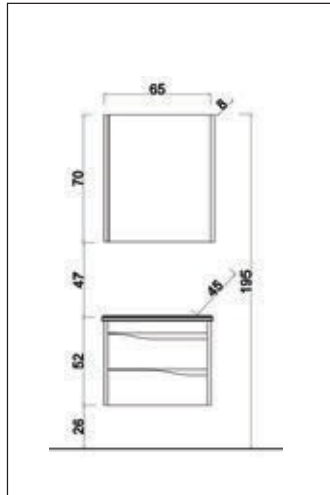

SOFT-CLOSE DRAWER

TECHNICAL DETAILS

65 CM SET

85 CM SET

100 CM SET

TALL CABINET

EVA^{bath}

SAPPHIRE