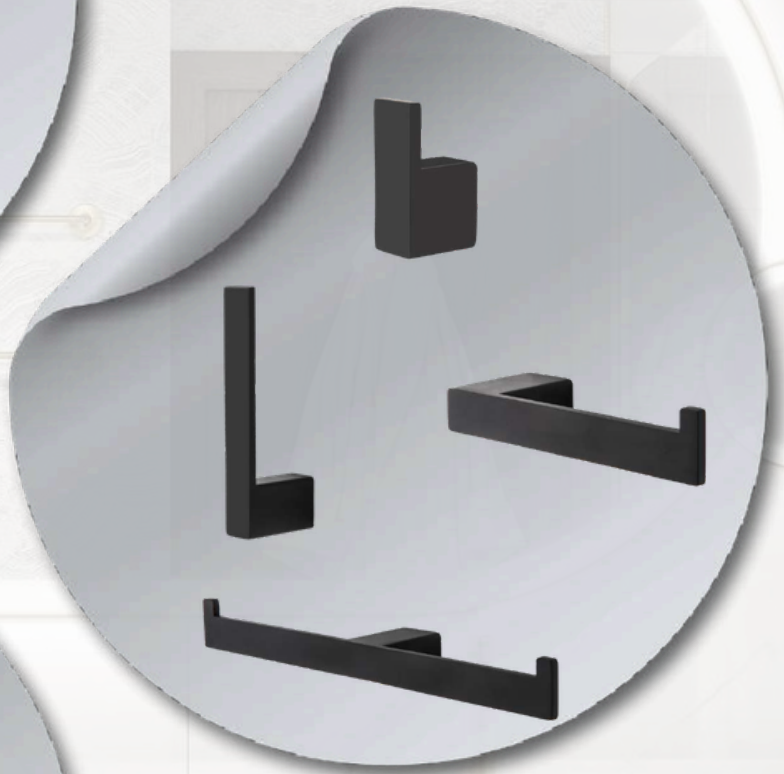

DD 24

ACCESSORIES

MAKEUP MIRROR

ELEGANT
COMBINATION

ELEGANCE

VEGA

FOCUS

FIESTA