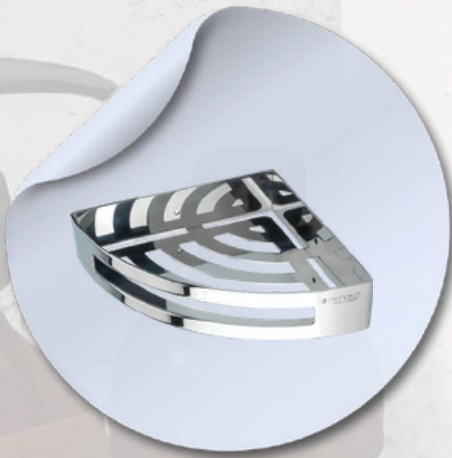

PUMA

TRASH CAN

TOILET BRUSH

LIQUID SOAP DISPENSER

WET AREA EQUIPMENT

OUR REFERENCES

A showcase of our trusted partners and satisfied customers, reflecting the quality and reliability of our products and services. These collaborations highlight our commitment to excellence and innovation in every project we undertake.