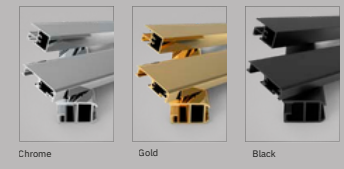

Glass Color Options