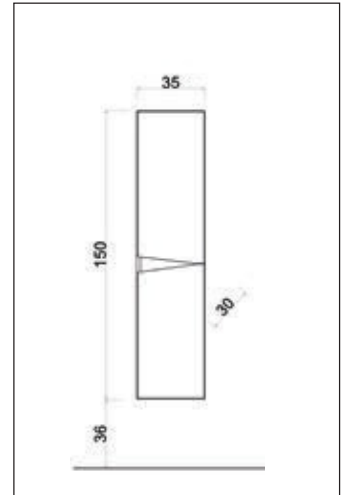

TALL CABINET