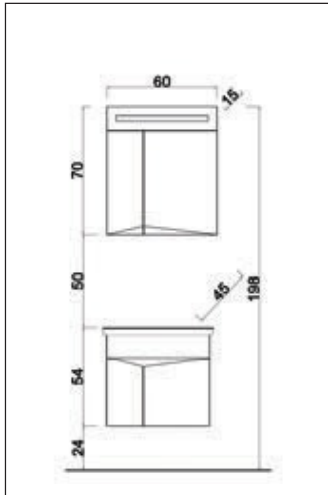

MIRA 80 CM WASHBASIN CABINET ONYX GREY

BD1PR080CC0200

MIRA 80 CM WASHBASIN CABINET ICE WHITE

MDF-LAM SURFACE

SOFT-CLOSE DOOR

ILLUMINATED MIRROR CABINET

60 CM SET

80 CM SET