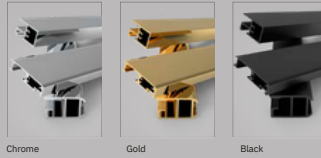

Glass Color Options

Chrome

Gold

Black