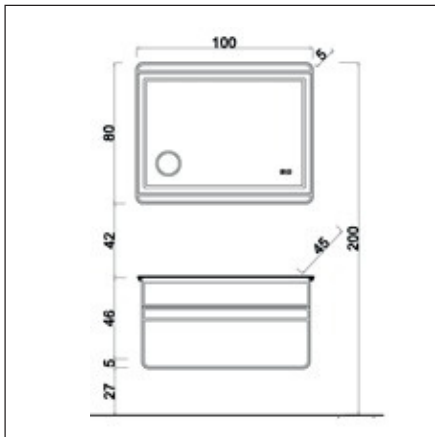

SOFT-CLOSE DRAWER

SOFT-CLOSE DOOR

MAGNIFYING MIRROR

ILLUMINATED MIRROR

ANTI-FOG MIRROR

SHELF CERAMIC WASHBASIN

80 CM SET

100 CM SET