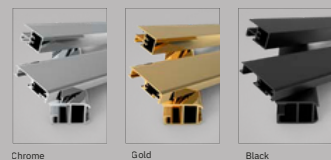

Glass Color Options