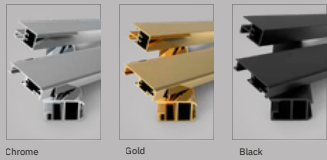

Glass Color Options