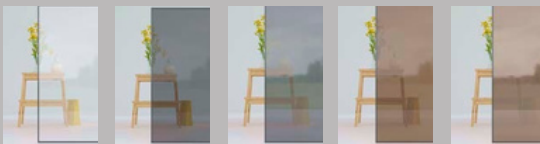

Glass Color Options

Transparent Smoked Smoked Reflective Bronze Bronze Reflective