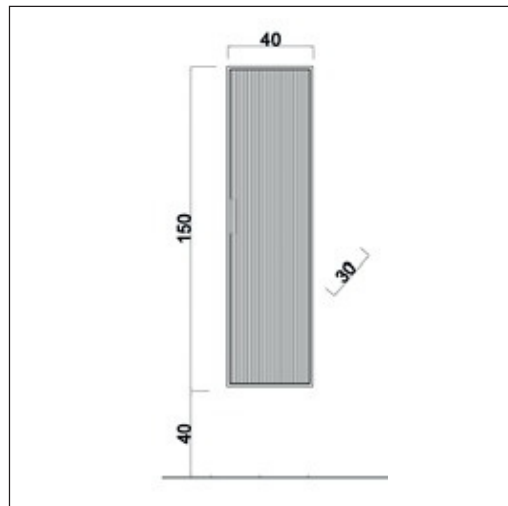

TALL CABINET