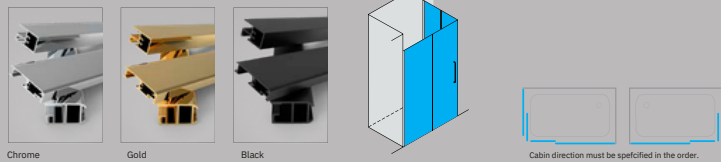

Glass Color Options