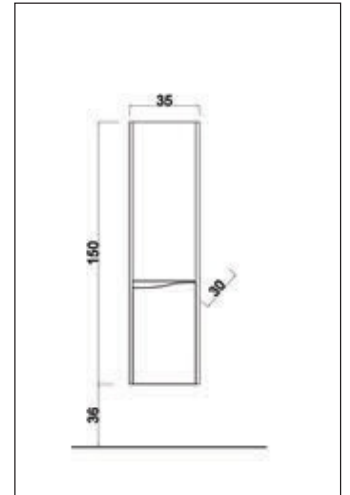

SOFT-CLOSE DRAWER

TECHNICAL DETAILS

65 CM SET

85 CM SET

100 CM SET

TALL CABINET

EVA^{bath}

SAPPHIRE

MDF-LAM & DIGITAL PRINTING SURFACE

SOFT-CLOSE DOOR

SOFT-CLOSE DRAWER

TECHNICAL DETAILS

65 CM SET

85 CM SET

100 CM SET

TALL CABINET