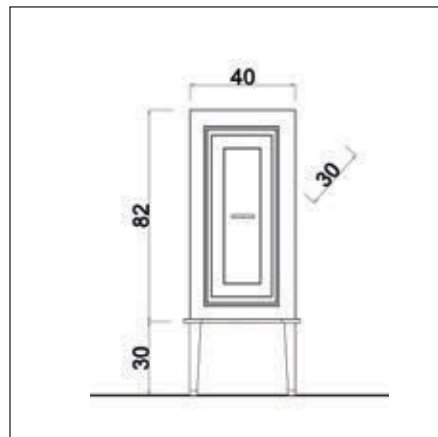

TALL CABINET