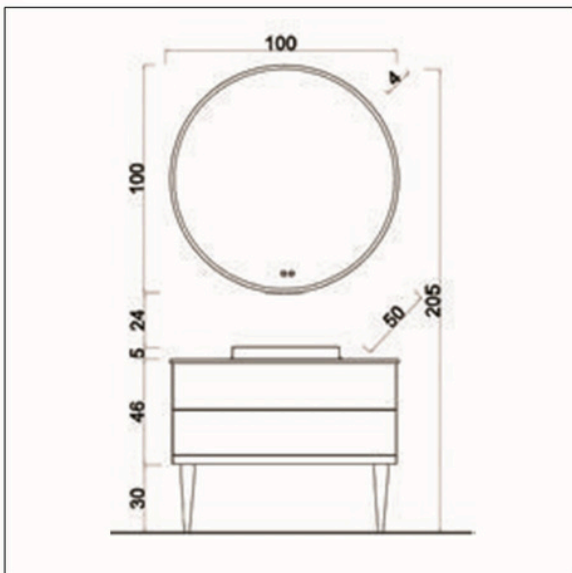

SEMI-RECESSED ACRYLIC WASHBASIN

TECHNICAL DETAILS

100 CM SET

TALL CABINET

COLOR OPTIONS

Beige & Btter

EUROPA

MODULES