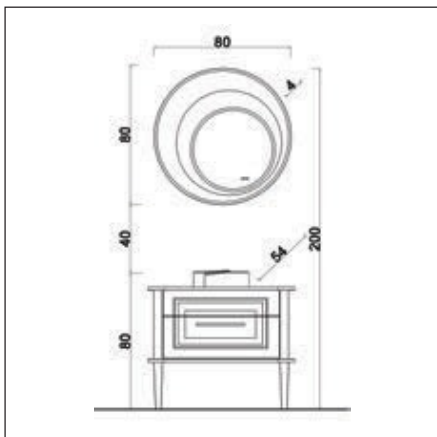

SOFT-CLOSE DOOR

QUARTZ COUNTER

ILLUMINATED MIRROR

ANTI-FOG MIRROR

COUNTERTOP CERAMIC WASHBASIN

TECHNICAL DETAILS

80 CM SET

100 CM SET