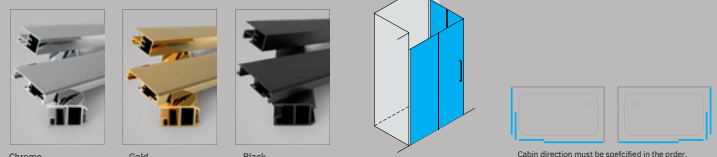

Glass Color Options

Glass Color Options

- Easy Access
 - Sliding System
 - Extendibility
 - Practical System
 - anti-limescale treatment
 - Quick Door System
- H:200 cm and high
 - 8 mm
 - Shower Tray
 - H:200 cm and high
 - 8 mm
 - Bathtub