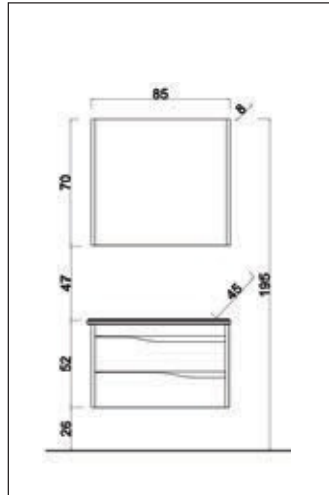

SOFT-CLOSE DRAWER

TECHNICAL DETAILS

65 CM SET

85 CM SET

100 CM SET

TALL CABINET

EVA^{bath}

SAPPHIRE