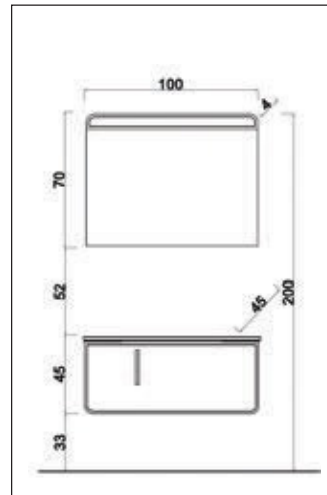

MDF-LAM & DIGITAL PRINTING SURFACE

SOFT-CLOSE DOOR

SOFT-CLOSE DRAWER

TECHNICAL DETAILS

65 CM SET

85 CM SET

100 CM SET

TALL CABINET