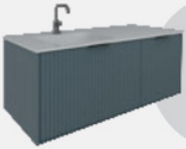

TALL CABINET

COLOR OPTIONS

Ice Blue

ASIA

MODULES

BD1OR120CL1000

ASIA 120 CM WASHBASIN CABINET ICE BLUE

BA1OR120CL1000