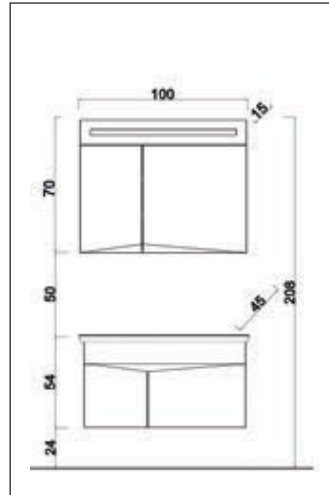

MDF-LAM SURFACE

SOFT-CLOSE DOOR

ILLUMINATED MIRROR CABINET

100 CM SET