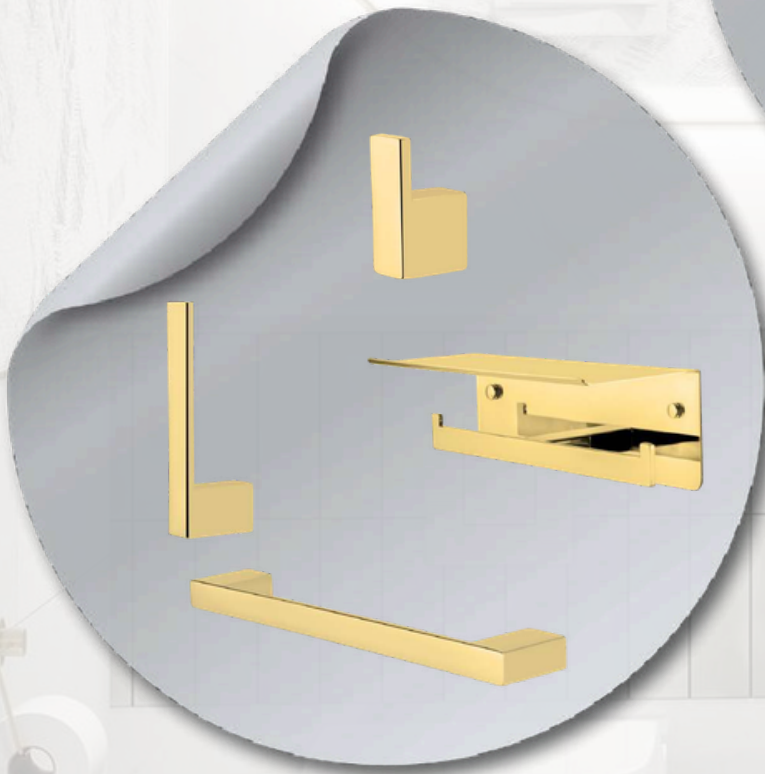

DD 24

ACCESSORIES

MAKEUP MIRROR

ELEGANT
COMBINATION

ELEGANCE

VEGA

FOCUS

FIESTA