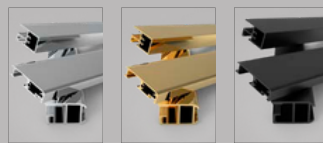

Glass Color Options

Chrome   Gold   Black