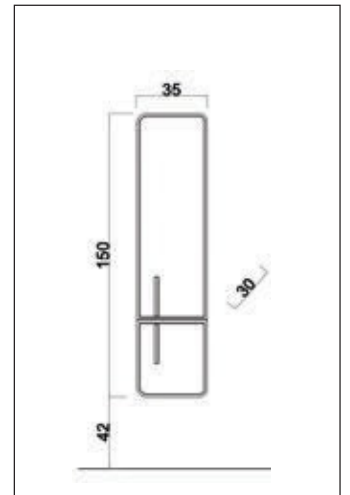

MDF-LAM & DIGITAL PRINTING SURFACE

SOFT-CLOSE DOOR

SOFT-CLOSE DRAWER

TECHNICAL DETAILS

65 CM SET

85 CM SET

100 CM SET

TALL CABINET