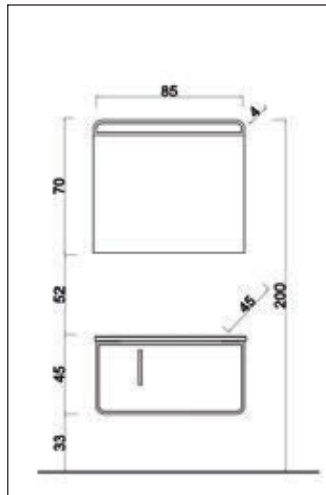

MDF-LAM & DIGITAL PRINTING SURFACE

SOFT-CLOSE DOOR

SOFT-CLOSE DRAWER

TECHNICAL DETAILS

65 CM SET

85 CM SET

100 CM SET

TALL CABINET