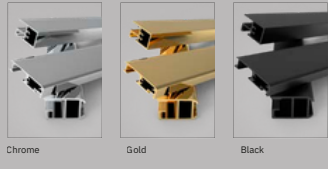

Glass Color Options