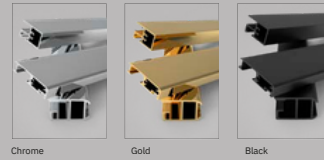

Glass Color Options