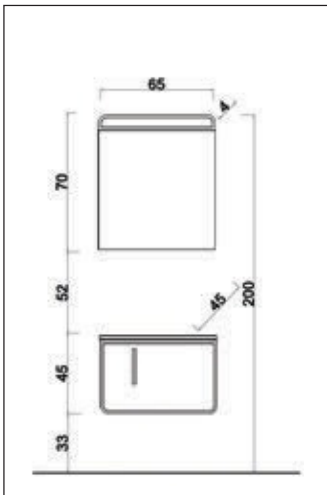

MDF-LAM & DIGITAL PRINTING SURFACE

SOFT-CLOSE DOOR

SOFT-CLOSE DRAWER

TECHNICAL DETAILS

65 CM SET

85 CM SET

100 CM SET

TALL CABINET