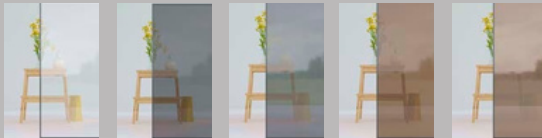

Glass Color Options

Transparent

Smoked

Smoked Reflective

Bronze

Bronze Reflective