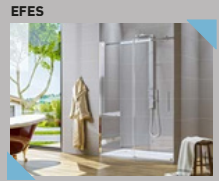

ANTİK Series