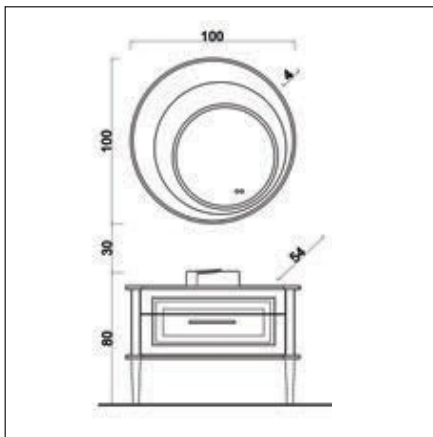

SOFT-CLOSE DOOR

QUARTZ COUNTER

ILLUMINATED MIRROR

ANTI-FOG MIRROR

COUNTERTOP CERAMIC WASHBASIN

TECHNICAL DETAILS

80 CM SET

100 CM SET