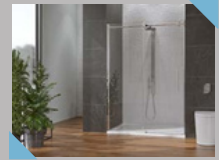

YELA

- Easy Access
- Sliding System
- Extendibility
- Practical System
- anti-fingerprint Treatment
- Quick Door System

- H:200 cm and high
- 8 mm
- Shower Tray
- H:200 cm and high
- 8 mm
- Bathtub

Glass Color Options

Glass Color Options