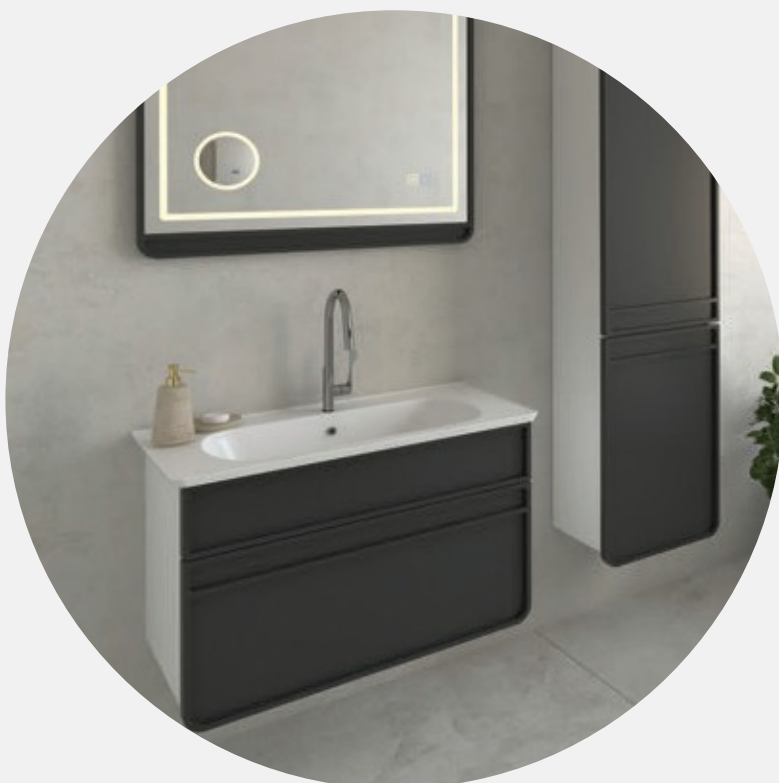

WASHBASIN OPTIONS

LV0014

80 CM SHELF WASHBASIN - GLOSSY WHITE

LV0015

100 CM SHELF WASHBASIN - GLOSSY WHITE

ROMA

LACQUERED SURFACE

SOFT-CLOSE DRAWER