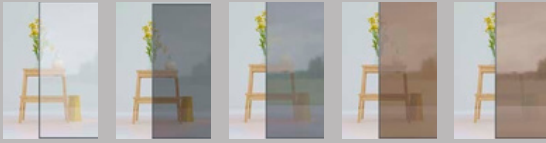

Cam Renk Seçenekleri / Glass Color Options