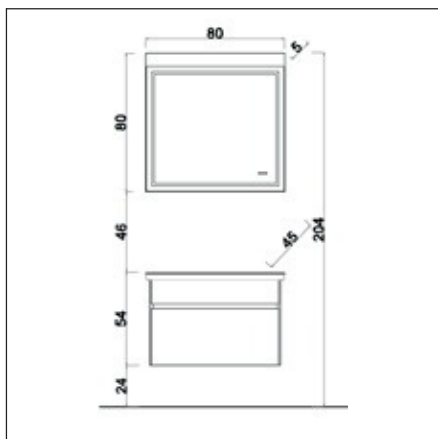

ILLUMINATED MIRROR

ANTI-FOG MIRROR

BLUETOOTH SOUND SYSTEM

80 CM SET

100 CM SET

TALL CABINET

TECHNICAL DETAILS

COLOR OPTIONS